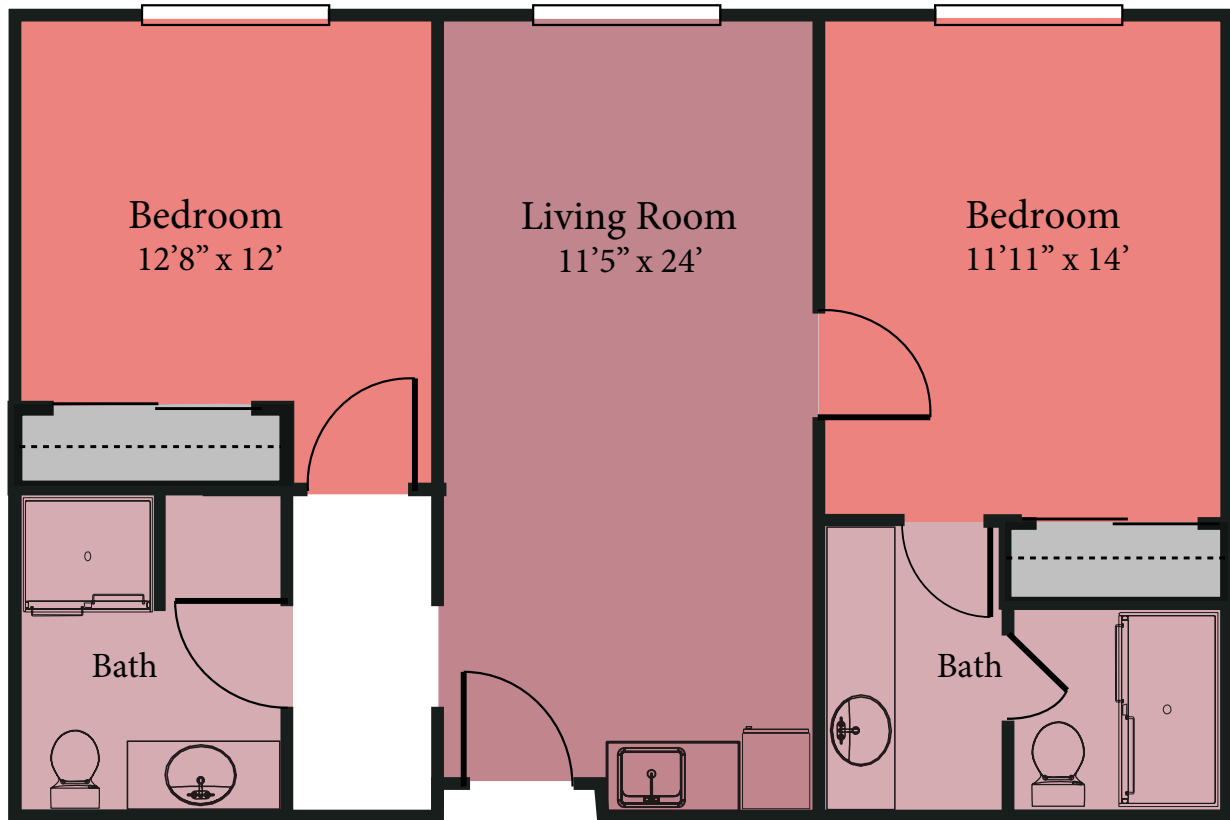

Two Bedroom B

852 sq. ft.

Villa De Anza

Dimensions are approximate. Floor plans may vary.

Villa De Anza

5881 El Palomino Drive, Riverside, CA 92509 • (951) 685-3333

aaseniorlivingmanagement.com

License #331800471