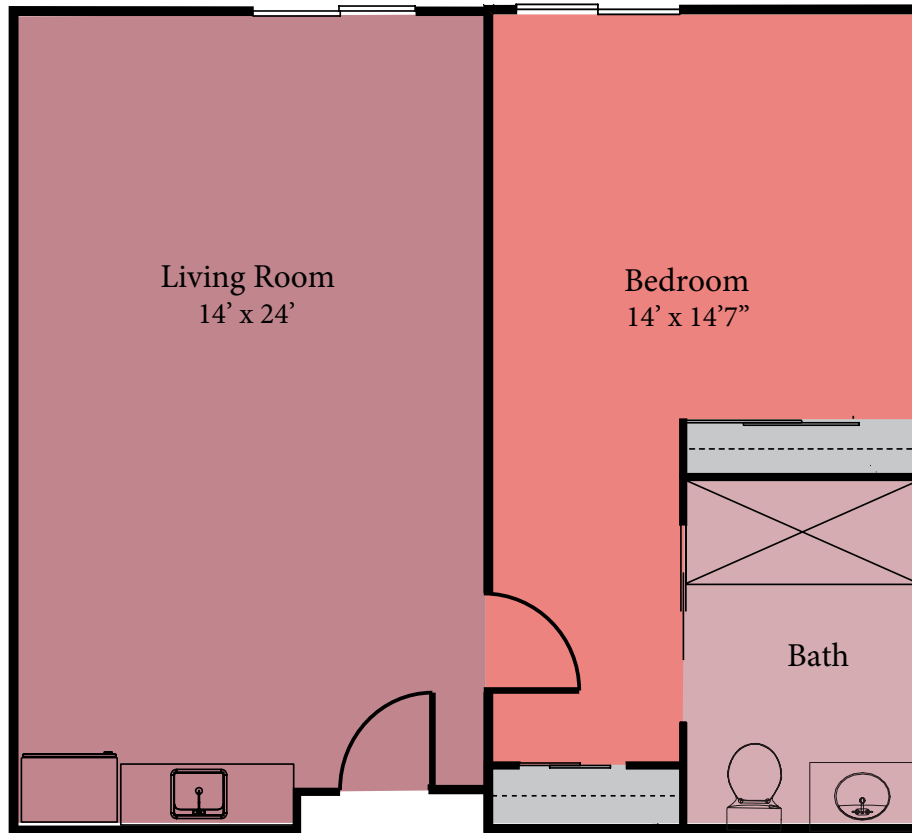

One Bedroom

576 sq. ft.

Villa De Anza

Dimensions are approximate. Floor plans may vary.

Villa De Anza

5881 El Palomino Drive, Riverside, CA 92509 • (951) 685-3333

aaseniorelivingmanagement.com

License #331800471