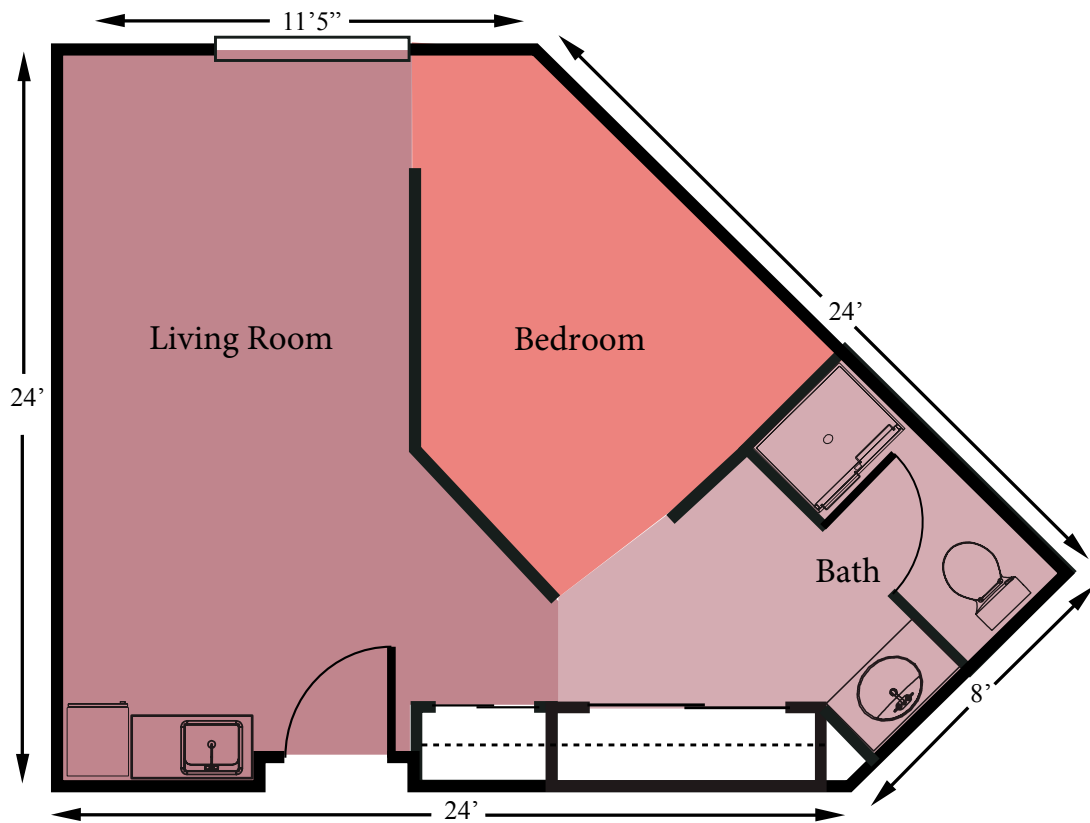

One Bedroom Deluxe

648 sq. ft.

Villa De Anza

Dimensions are approximate. Floor plans may vary.

Villa De Anza

5881 El Palomino Drive, Riverside, CA 92509 • (951) 685-3333

aaseniiorlivingmanagement.com

License #331800471